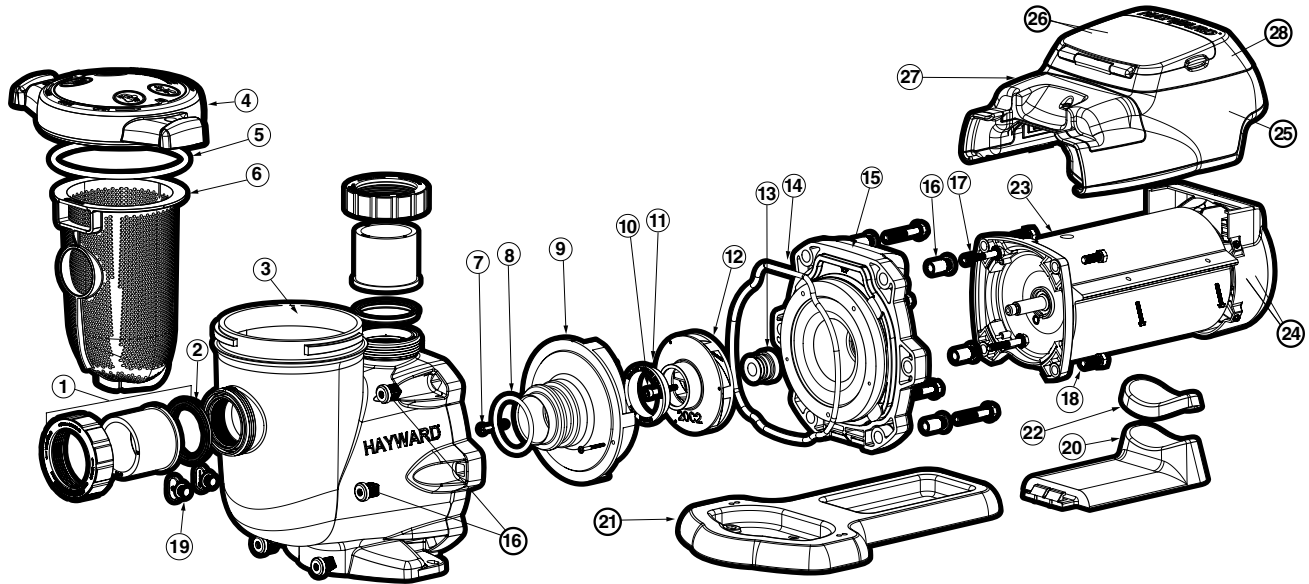

Parts for Pump Models: SP3400VSP, SP3400VSPVR

Ref. No.	Part No.	Description	Ctn. Qty.
1	SPX3200UNKIT	Union Connector Kit (Includes Union Nut, Union Connector, Union Gasket – 2 ea.)	10
2	SPX3200UG	Union Gasket	100
3	SPX3200A	Pump Strainer Housing, 2" x 2 1/2" with Drain Plugs, Threaded Style	1
4	SPX3200DLS	Strainer Cover Kit (Includes Strainer Cover, Lock Ring, O-Ring)	10
	SPX3200DLSB	Strainer Cover Kit (Biguanide Sanitizer Applications Only; NOT Pressure Testable)	10
5	SPX3200S	Strainer Cover O-Ring	50
6	SPX3200M	Strainer Basket	2
7	SPX3200Z8	Diffuser Screw	50
8	SPX4000Z1	Diffuser O-Ring	50
9	SPX3200B3	Diffuser	5
10	SPX3200Z1	Impeller Screw	50
11	SPX3021R	Impeller Ring	50
12	SPX3220C	Impeller with Impeller Screw	10
13	SPX3200SA	Shaft Seal Assembly	10
14	SPX3200T	Housing O-Ring	50
15	SPX3200E	Seal Plate	5
16	SPX3200Z211	Housing Insert/Seal Plate Spacer Kit	50
17	SPX3200Z3	Housing Bolt	50
18	SPX3200Z5PAK4	Motor Bolt Kit	50
19	SPX4000FG	Drain Plug with O-Ring	50
20	SPX3200GA	Bracket, Motor Support	5
21	SPX3200WF	Riser Base Aligns with Pentair® WhisperFlo® Ports	1
21	SPX3200SR	Riser Base Aligns with Sta-Rite® Max-E-Pro™, Max-E-Glas®, Dura-Glas® and Dura-Glass II® Ports	1
22	SPX3200Q	Adapter-Motor Support	100
23	SPX3400Z1ECM	Motor Assembly	1
24	SPX3400FAN	Motor Fan Shroud	5
25	SPX3400DR	Motor Drive (Includes Digital Control Interface)	1
25	SPX3400DRVR	Motor Drive, SVRS (Includes Digital Control Interface)	1
26	SPX3400DR4	Motor Drive Display Cover	5
27	SPX3400DR2	Motor Drive Wiring Cover	5
28	SPX3400LCD	Digital Control Interface Assembly	1
—	SPX3400DRKIT	Wall Mount Kit for Digital Control Interface	5
—	SPX3400DRCBL	Wall Mount Display Cable	5
—	SPXHKIT100	H-KIT Quick Pump Repair for EcoStar and TriStar (Includes items 5, 8, 13, 14 and Jack's Lube)	10
—	GLX-ACT-CONN	Actuator Connector	100
—	SPX3200DRCC	Communication Cable for VS Pump	1