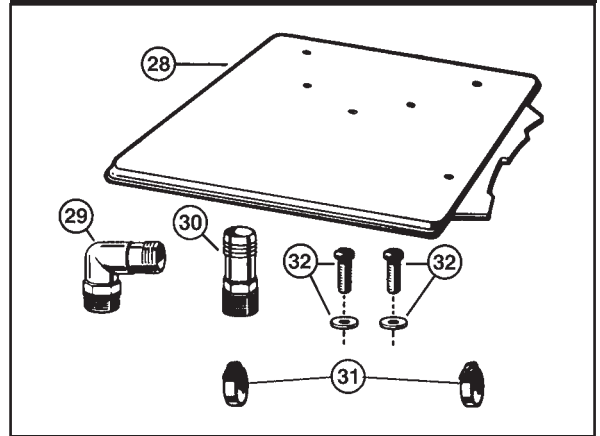

S240

SAND FILTER SERIES REPLACEMENT PARTS

Parts Diagram

Filters

S240PAK 1

S240PAK 3 and System II

Folding Lateral Assembly

Diagram A

Parts Listing

Ref. No.	Part No.	Description	Ctn. Qty.	No. Req'd	List Price
1	SX200G	Manual Air Relief		10	1
2	SX200Z5	O-Ring		50	1
3	SX200K	Access Cover		5	1
4	SX200Z6	O-Ring		50	1
5	SX240B	Filter Tank Head (Top)		—	—
6	ECX1645	Hex Nut with Washer		1	30
7	ECX1077	Flat Washer		50	60
8a	SX240Z3	Hex. Head Bolt		25	30
8b	SX240Z4	Hex. Head Bolt with Washer		—	30
9	SX240Z2	Air Tube		1	1
10	SX200Z2	Air Tube Lock Screw		10	1
11	SX200L	Top Diffuser		5	1
12	SX240C	Internal Diffuser Elbow Pipe (Top or Bottom)		5	1
13	SX240C	Internal Diffuser Elbow Pipe (Top or Bottom)		5	1
14	SX240Z1	O-Ring		20	1
15	SX240DNPAK10	S240 Pivot/Ball Lateral (<i>Set of 10</i>)		10	1
16	SX242DA	Folding Lateral Assembly (See Diagram A)		1	1
17	SX200H	Bottom Screen		10	1
18	SX240AA1	Filter Tank Bottom		—	—
19	SX200J	Filter Support Stand		1	1
20	SX200Z9	Gasket		25	1
21	SX200Z8A	Drain Cap Kit (Includes Cap and Gasket)		50	1
22	SX200EB	Drain Pipe Assembly (Includes Pipe, O-Ring, Cap and Gasket)		50	1
23	SX200Z3	O-Ring		50	2
24	SX200D	Bulkhead Fitting		5	2
25a	SPX0710X32	Vari-Flo Control Valve Assembly – 1 1/2"		1	1
25b	SPX0715X32	Vari-Flo Control Valve Assembly – 2"		1	1
26	ECX270861	Pressure Gauge		50	1
27	SX200Z4PAK2	Valve/Union O-Ring (<i>Set of 2</i>)		25	1
28	SX200Z14	O-Ring		50	1
—	S200KT	Dome Wrench		—	—

S240PAK 1

28	ECX1289	Standard Pump Mounting Base		1	1
29	SPX1105Z4	1 1/2" Elbow Hose Adapter		50	1
30	SPX1091Z2PAK2	1 1/2" Straight Hose Adapter (<i>Set of 2</i>)		10	1
31	ECX18028	Hose Clamp		25	2
32	ECX1161Z2	Mounting Screw Set with Washers		10	2