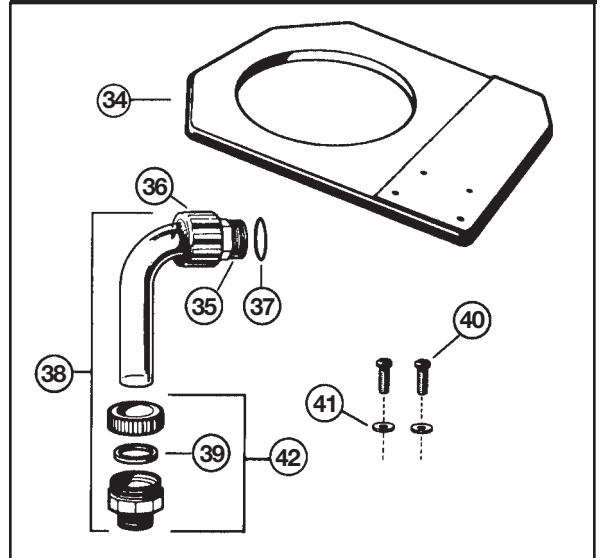

S240

SAND FILTER SERIES REPLACEMENT PARTS

Parts Diagram

Filters

S240PAK 1

S240PAK 3 and System II

Folding Lateral Assembly

Diagram A

Parts Listing

Ref. No.	Part No.	Description	Ctn. Qty.	No. Req'd	List Price
1	SX200G	Manual Air Relief		10	1
2	SX200Z5	O-Ring		50	1
3	SX200K	Access Cover		5	1
4	SX200Z6	O-Ring		50	1
5	SX240B	Filter Tank Head (Top)		—	—
6	ECX1645	Hex Nut with Washer		1	30
7	ECX1077	Flat Washer		50	60
8a	SX240Z3	Hex. Head Bolt		25	30
8b	SX240Z4	Hex. Head Bolt with Washer		—	30
9	SX240Z2	Air Tube		1	1
10	SX200Z2	Air Tube Lock Screw		10	1
11	SX200L	Top Diffuser		5	1
12	SX240C	Internal Diffuser Elbow Pipe (Top or Bottom)		5	1
13	SX240C	Internal Diffuser Elbow Pipe (Top or Bottom)		5	1
14	SX240Z1	O-Ring		20	1
15	SX240DNPAK10	S240 Pivot/Ball Lateral (<i>Set of 10</i>)		10	1
16	SX242DA	Folding Lateral Assembly (See Diagram A)		1	1
17	SX200H	Bottom Screen		10	1
18	SX240AA1	Filter Tank Bottom		—	—
19	SX200J	Filter Support Stand		1	1
20	SX200Z9	Gasket		25	1
21	SX200Z8A	Drain Cap Kit (Includes Cap and Gasket)		50	1
22	SX200EB	Drain Pipe Assembly (Includes Pipe, O-Ring, Cap and Gasket)		50	1
23	SX200Z3	O-Ring		50	2
24	SX200D	Bulkhead Fitting		5	2
25a	SPX0710X32	Vari-Flo Control Valve Assembly – 1 1/2"		1	1
25b	SPX0715X32	Vari-Flo Control Valve Assembly – 2"		1	1
26	ECX270861	Pressure Gauge		50	1
27	SX200Z4PAK2	Valve/Union O-Ring (<i>Set of 2</i>)		25	1
28	SX200Z14	O-Ring		50	1
—	S200KT	Dome Wrench		—	—

S240PAK 1

28	ECX1289	Standard Pump Mounting Base		1	1
29	SPX1105Z4	1 1/2" Elbow Hose Adapter		50	1
30	SPX1091Z2PAK2	1 1/2" Straight Hose Adapter (<i>Set of 2</i>)		10	1
31	ECX18028	Hose Clamp		25	2
32	ECX1161Z2	Mounting Screw Set with Washers		10	2