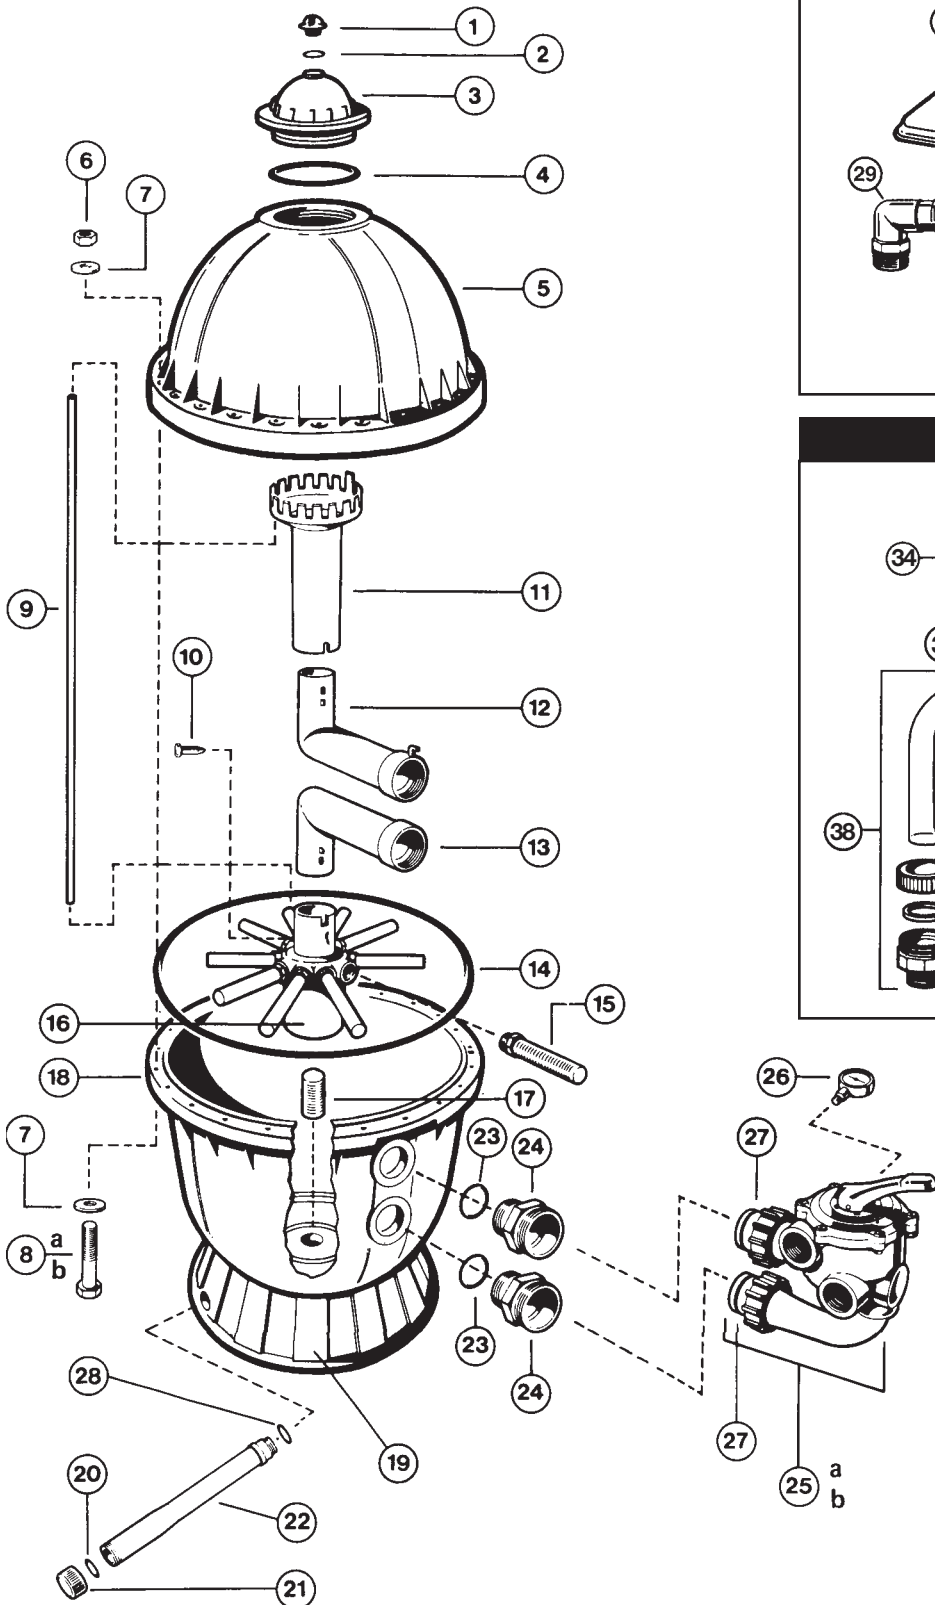

S240

SAND FILTER SERIES REPLACEMENT PARTS

Parts Diagram

Filters

S240PAK 1

S240PAK 3 and System II

Folding Lateral Assembly

Diagram A

Parts Listing

Ref. No.	Part No.	Description	Ctn. Qty.	No. Req'd	List Price
1	SX200G	Manual Air Relief		10	1
2	SX200Z5	O-Ring		50	1
3	SX200K	Access Cover		5	1
4	SX200Z6	O-Ring		50	1
5	SX240B	Filter Tank Head (Top)		—	—
6	ECX1645	Hex Nut with Washer		1	30
7	ECX1077	Flat Washer		50	60
8a	SX240Z3	Hex. Head Bolt		25	30
8b	SX240Z4	Hex. Head Bolt with Washer		—	30
9	SX240Z2	Air Tube		1	1
10	SX200Z2	Air Tube Lock Screw		10	1
11	SX200L	Top Diffuser		5	1
12	SX240C	Internal Diffuser Elbow Pipe (Top or Bottom)		5	1
13	SX240C	Internal Diffuser Elbow Pipe (Top or Bottom)		5	1
14	SX240Z1	O-Ring		20	1
15	SX240DNPAK10	S240 Pivot/Ball Lateral (<i>Set of 10</i>)		10	1
16	SX242DA	Folding Lateral Assembly (See Diagram A)		1	1
17	SX200H	Bottom Screen		10	1
18	SX240AA1	Filter Tank Bottom		—	—
19	SX200J	Filter Support Stand		1	1
20	SX200Z9	Gasket		25	1
21	SX200Z8A	Drain Cap Kit (Includes Cap and Gasket)		50	1
22	SX200EB	Drain Pipe Assembly (Includes Pipe, O-Ring, Cap and Gasket)		50	1
23	SX200Z3	O-Ring		50	2
24	SX200D	Bulkhead Fitting		5	2
25a	SPX0710X32	Vari-Flo Control Valve Assembly – 1 1/2"		1	1
25b	SPX0715X32	Vari-Flo Control Valve Assembly – 2"		1	1
26	ECX270861	Pressure Gauge		50	1
27	SX200Z4PAK2	Valve/Union O-Ring (<i>Set of 2</i>)		25	1
28	SX200Z14	O-Ring		50	1
—	S200KT	Dome Wrench		—	—

S240PAK 1

28	ECX1289	Standard Pump Mounting Base		1	1
29	SPX1105Z4	1 1/2" Elbow Hose Adapter		50	1
30	SPX1091Z2PAK2	1 1/2" Straight Hose Adapter (<i>Set of 2</i>)		10	1
31	ECX18028	Hose Clamp		25	2
32	ECX1161Z2	Mounting Screw Set with Washers		10	2