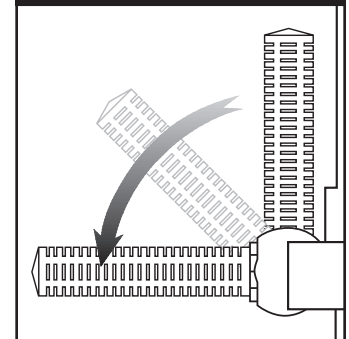

S240

SAND FILTER SERIES REPLACEMENT PARTS

Parts Diagram

Filters

S240PAK 1

S240PAK 3 and System II

Folding Lateral Assembly

Diagram A

Parts Listing

Ref. No.	Part No.	Description	Ctn. Qty.	No. Req'd	List Price
1	SX200G	Manual Air Relief		10	1
2	SX200Z5	O-Ring		50	1
3	SX200K	Access Cover		5	1
4	SX200Z6	O-Ring		50	1
5	SX240B	Filter Tank Head (Top)		—	—
6	ECX1645	Hex Nut with Washer		1	30
7	ECX1077	Flat Washer		50	60
8a	SX240Z3	Hex. Head Bolt		25	30
8b	SX240Z4	Hex. Head Bolt with Washer		—	30
9	SX240Z2	Air Tube		1	1
10	SX200Z2	Air Tube Lock Screw		10	1
11	SX200L	Top Diffuser		5	1
12	SX240C	Internal Diffuser Elbow Pipe (Top or Bottom)		5	1
13	SX240C	Internal Diffuser Elbow Pipe (Top or Bottom)		5	1
14	SX240Z1	O-Ring		20	1
15	SX240DNPAK10	S240 Pivot/Ball Lateral (<i>Set of 10</i>)		10	1
16	SX242DA	Folding Lateral Assembly (See Diagram A)		1	1
17	SX200H	Bottom Screen		10	1
18	SX240AA1	Filter Tank Bottom		—	—
19	SX200J	Filter Support Stand		1	1
20	SX200Z9	Gasket		25	1
21	SX200Z8A	Drain Cap Kit (Includes Cap and Gasket)		50	1
22	SX200EB	Drain Pipe Assembly (Includes Pipe, O-Ring, Cap and Gasket)		50	1
23	SX200Z3	O-Ring		50	2
24	SX200D	Bulkhead Fitting		5	2
25a	SPX0710X32	Vari-Flo Control Valve Assembly – 1 1/2"		1	1
25b	SPX0715X32	Vari-Flo Control Valve Assembly – 2"		1	1
26	ECX270861	Pressure Gauge		50	1
27	SX200Z4PAK2	Valve/Union O-Ring (<i>Set of 2</i>)		25	1
28	SX200Z14	O-Ring		50	1
—	S200KT	Dome Wrench		—	—

S240PAK 1

28	ECX1289	Standard Pump Mounting Base		1	1
29	SPX1105Z4	1 1/2" Elbow Hose Adapter		50	1
30	SPX1091Z2PAK2	1 1/2" Straight Hose Adapter (<i>Set of 2</i>)		10	1
31	ECX18028	Hose Clamp		25	2
32	ECX1161Z2	Mounting Screw Set with Washers		10	2