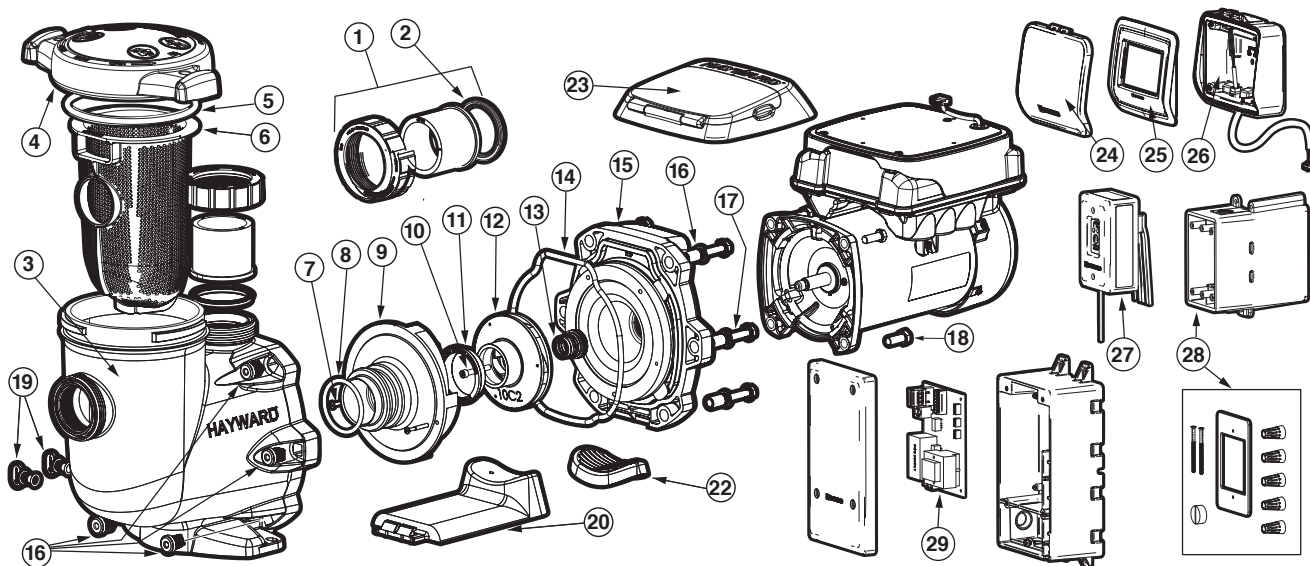

Tristar® VS 900 Omni

PUMP SERIES REPLACEMENT PARTS

Parts for Pump Models: HL32900VSP

Ref. No.	Part No.	Description	Ctn. Qty.
1	SPX3200UNKIT	Union Connector Kit (Includes Union Nut, Union Connector, Union Gasket – 2 ea.)	10
2	SPX3200UG	Union Gasket	100
3	SPX3200A	Pump Strainer Housing, 2" x 2 1/2" with Drain Plugs, Threaded Style	1
4	SPX3200DLS	Strainer Cover Kit (Includes Strainer Cover, Lock Ring, O-Ring)	10
5	SPX3200S	Strainer Cover O-Ring	50
6	SPX3200M	Strainer Basket	2
7	SPX3200Z8	Diffuser Screw	50
8	SPX4000Z1	Diffuser O-Ring	50
9	SPX3200B3	Diffuser	5
10	SPX3200Z1	Impeller Screw	50
11	SPX3021R	Impeller Ring	50
12	SPX3210C	Impeller with Impeller Screw	10
13	SPX4000SAV	Viton® Shaft Seal Assembly	10
14	SPX3200T	Housing O-Ring	50
15	SPX3200E	Seal Plate	5
16	SPX3200Z211	Housing Insert/Seal Plate Spacer Kit	50
17	SPX3200Z3	Housing Bolt	50
18	SPX3200Z5	Motor Bolt	50
19	SPX4000FG	Drain Plug with O-Ring	50
20	SPX3200GA	Bracket, Motor Support	5
21	SPX3200WF	Riser Base Aligns with Inlet Port of Pentair® WhisperFlo® Pump	1
21	SPX3200SR	Riser Base Aligns with Sta-Rite® Max-E-Pro™, Max-E-Glas®, Dura-Glas® and Dura-Glass II® Ports	1
22	SPX3200Q2	Adapter-Motor Support	100
23	SPX3400DR4	Motor Drive Display Cover (Cover only)	5
24	HLXDCOVER	Sun Cover Replacement	5
25	HLXDLCD	LCD Disp Replacement	5
26	HLXDSPCASE	Case Replacement	1
27	HLX485RELAY	Replacement RS485 Relay	1
28	HLXJBOX	Replacement Jbox	1
29	HLXHIOPCB	OmniHub PCB	1
—	HLXHW5PK	OmniHub Hardware – Not Shown (5 pack)	10
—	HLXWHIP6	Omni 6 ft. Whip – Not Shown	5
—	SPX3200LCD	Digital Control Interface Assembly	1
—	SPX3400DRKIT	Wall Mount Kit	5
—	SPX3400DRCBL	Wall Mount Display Cable	5
—	SPX3202Z1VSPE	Power End Assembly (Includes parts #7-15 and 18, Motor, Drive and Display)	1
—	HLH485RELAY	Omni RS485 Smart Relay	1
—	HLX485100	RS485 100 ft. Extension	15
—	HLX485200	RS485 200 ft. Extension	5
—	HLXRLYLABL	Replacement Relay Label	10