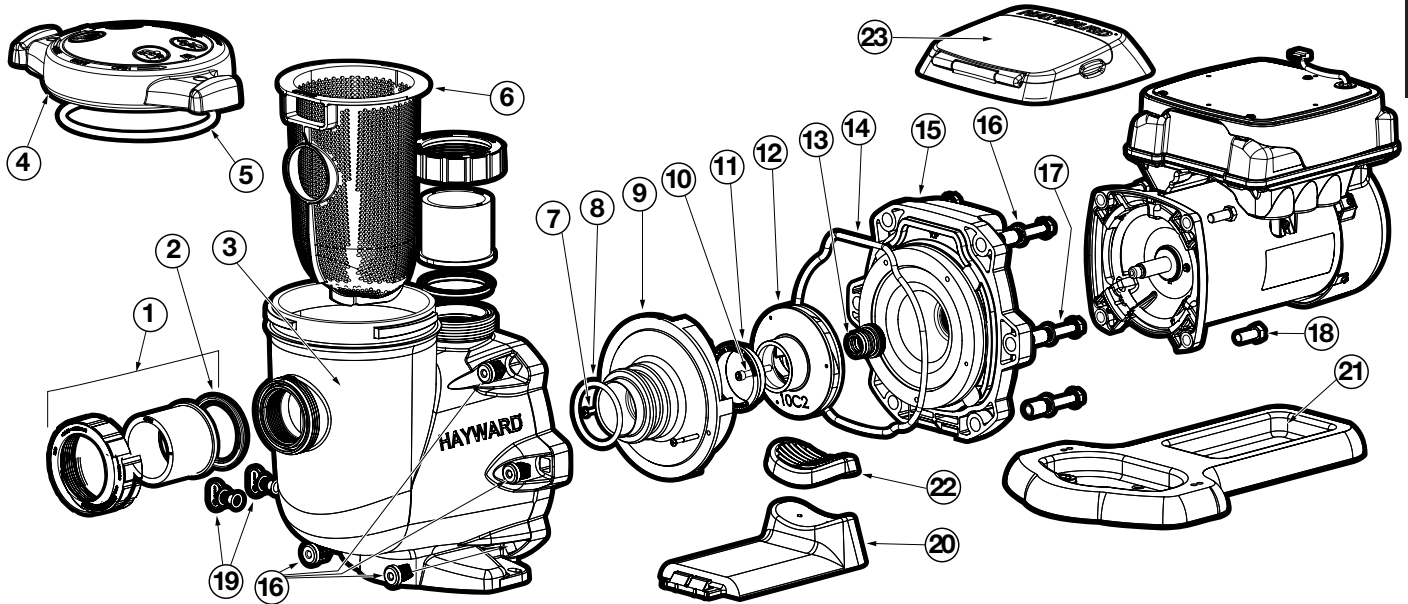

TriStar® VS 900

PUMP SERIES REPLACEMENT PARTS

Parts for Pump Models: SP32900VSP

Pumps

Ref. No.	Part No.	Description	Ctn. Qty.
1	SPX3200UNKIT	Union Connector Kit (Includes Union Nut, Union Connector, Union Gasket – 2 ea.)	10
2	SPX3200UG	Union Gasket	100
3	SPX3200A	Pump Strainer Housing, 2" x 2 1/2" with Drain Plugs, Threaded Style	1
4	SPX3200DLS	Strainer Cover Kit (Includes Strainer Cover, Lock Ring, O-Ring)	10
5	SPX3200S	Strainer Cover O-Ring	50
6	SPX3200M	Strainer Basket	2
7	SPX3200Z8	Diffuser Screw	50
8	SPX4000Z1	Diffuser O-Ring	50
9	SPX3200B3	Diffuser	5
10	SPX3200Z1	Impeller Screw	50
11	SPX3021R	Impeller Ring	50
12	SPX3210C	Impeller with Impeller Screw	10
13	SPX4000SAV	Shaft Seal Assembly (Viton®)	10
14	SPX3200T	Housing O-Ring	50
15	SPX3200E	Seal Plate	5
16	SPX3200Z211	Housing Insert/Seal Plate Spacer Kit	50
17	SPX3200Z3	Housing Bolt	50
18	SPX3200Z5	Motor Bolt	50
19	SPX4000FG	Drain Plug with O-Ring	50
20	SPX3200GA	Bracket, Motor Support	5
21	SPX3200WF	Riser Base Aligns with Inlet Port of Pentair® WhisperFlo® Pump	1
	SPX3200SR	Riser Base Aligns with Sta-Rite® Max-E-Pro™, Max-E-Glas®, Dura-Glas® and Dura-Glass II® Ports	1
22	SPX3200Q2	Adapter-Motor Support	100
23	SPX3400DR4	Motor Drive Display Cover (Cover only)	5
—	SPX3200LCD	Digital Control Interface Assembly	1
—	SPX3400DRKIT	Wall Mount Kit	5
—	SPX3400DRCBL	Wall Mount Display Cable	5
—	SPX3202Z1VSPE	Power End Assembly (Includes parts #7-15 and 18, Motor, Drive and Display)	1
—	SPX3200DRCC	Communication Cable for VS Pump	5