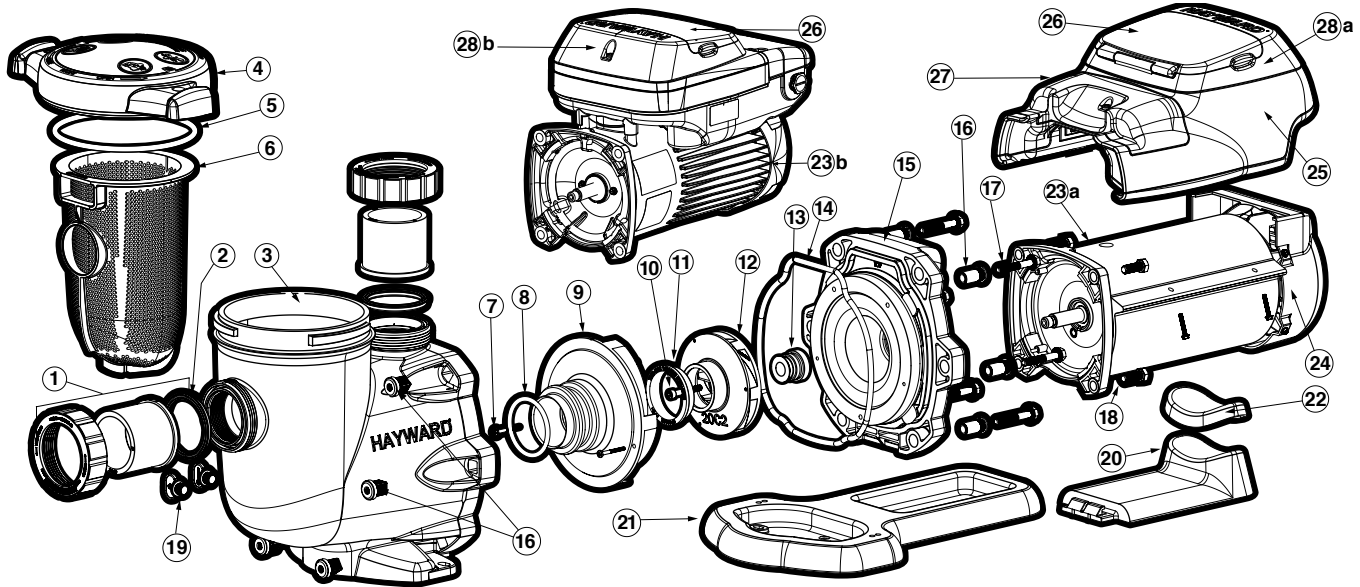

# TriStar® VS 950

## PUMP SERIES REPLACEMENT PARTS

Pumps

### Parts for Pump Models: SP32950VSP

Ref. No.	Part No.	Description	Ctn. Qty.
1	SPX3200UNKIT	Union Connector Kit (Includes Union Nut, Union Connector, Union Gasket – 2 ea.)	10
2	SPX3200UG	Union Gasket	100
3	SPX3200A	Pump Strainer Housing, 2" x 2 1/2" with Drain Plugs, Threaded Style	1
4	SPX3200DLS	Strainer Cover Kit (Includes Strainer Cover, Lock Ring, O-Ring)	10
5	SPX3200S	Strainer Cover O-Ring	50
6	SPX3200M	Strainer Basket	2
7	SPX3200Z8	Diffuser Screw	50
8	SPX4000Z1	Diffuser O-Ring	50
9	SPX3200B3	Diffuser	5
10	SPX3200Z1	Impeller Screw	50
11	SPX3021R	Impeller Ring	50
12	SPX3220C	Impeller with Impeller Screw	10
13	SPX4000SAV	Shaft Seal Assembly (Viton®)	10
14	SPX3200T	Housing O-Ring	50
15	SPX3200E	Seal Plate	5
16	SPX3200Z211	Housing Insert/Seal Plate Spacer Kit	50
17	SPX3200Z3	Housing Bolt	50
18	SPX3200Z5PAK4	Motor Bolt Kit	50
19	SPX4000FG	Drain Plug with O-Ring	50
20	SPX3200GA	Bracket, Motor Support	5
21	SPX3200WF	Riser Base Aligns with Pentair® WhisperFlo® Ports	1
	SPX3200SR	Riser Base Aligns with Sta-Rite® Max-E-Pro™, Max-E-Glas®, Dura-Glas® and Dura-Glass II® Ports	1
22	SPX3200Q	Adapter-Motor Support	100
23a	SPX3400Z1ECM	Motor Assembly (before January 2019)	1
23b	SPX3206Z1VSPE	Motor and Drive Assembly (after January 2019)	1
24	SPX3400FAN	Motor Fan Shroud (before January 2019)	5
25	SPX3400DR	Motor Drive (Includes Digital Control Interface, before January 2019)	1
26	SPX3400DR4	Motor Drive Display Cover	5
27	SPX3400DR2	Motor Drive Wiring Cover (before January 2019)	5
28a	SPX3400LCD	Digital Control Interface Assembly (before January 2019)	1
28b	SPX3200LCD	Digital Control Interface Assembly (after January 2019)	1
—	SPX3400DRKIT	Wall Mount Kit for Digital Control Interface	5
—	SPX3400DRCBL	Wall Mount Display Cable	5
—	SPXHKIT100	H-KIT Quick Pump Repair (Includes items 5, 8, 13, 14 and Jack's Lube)	10
—	GLX-ACT-CONN	Actuator Connector	100
—	SPX3200DRCC	Communication Cable for VS Pump	5