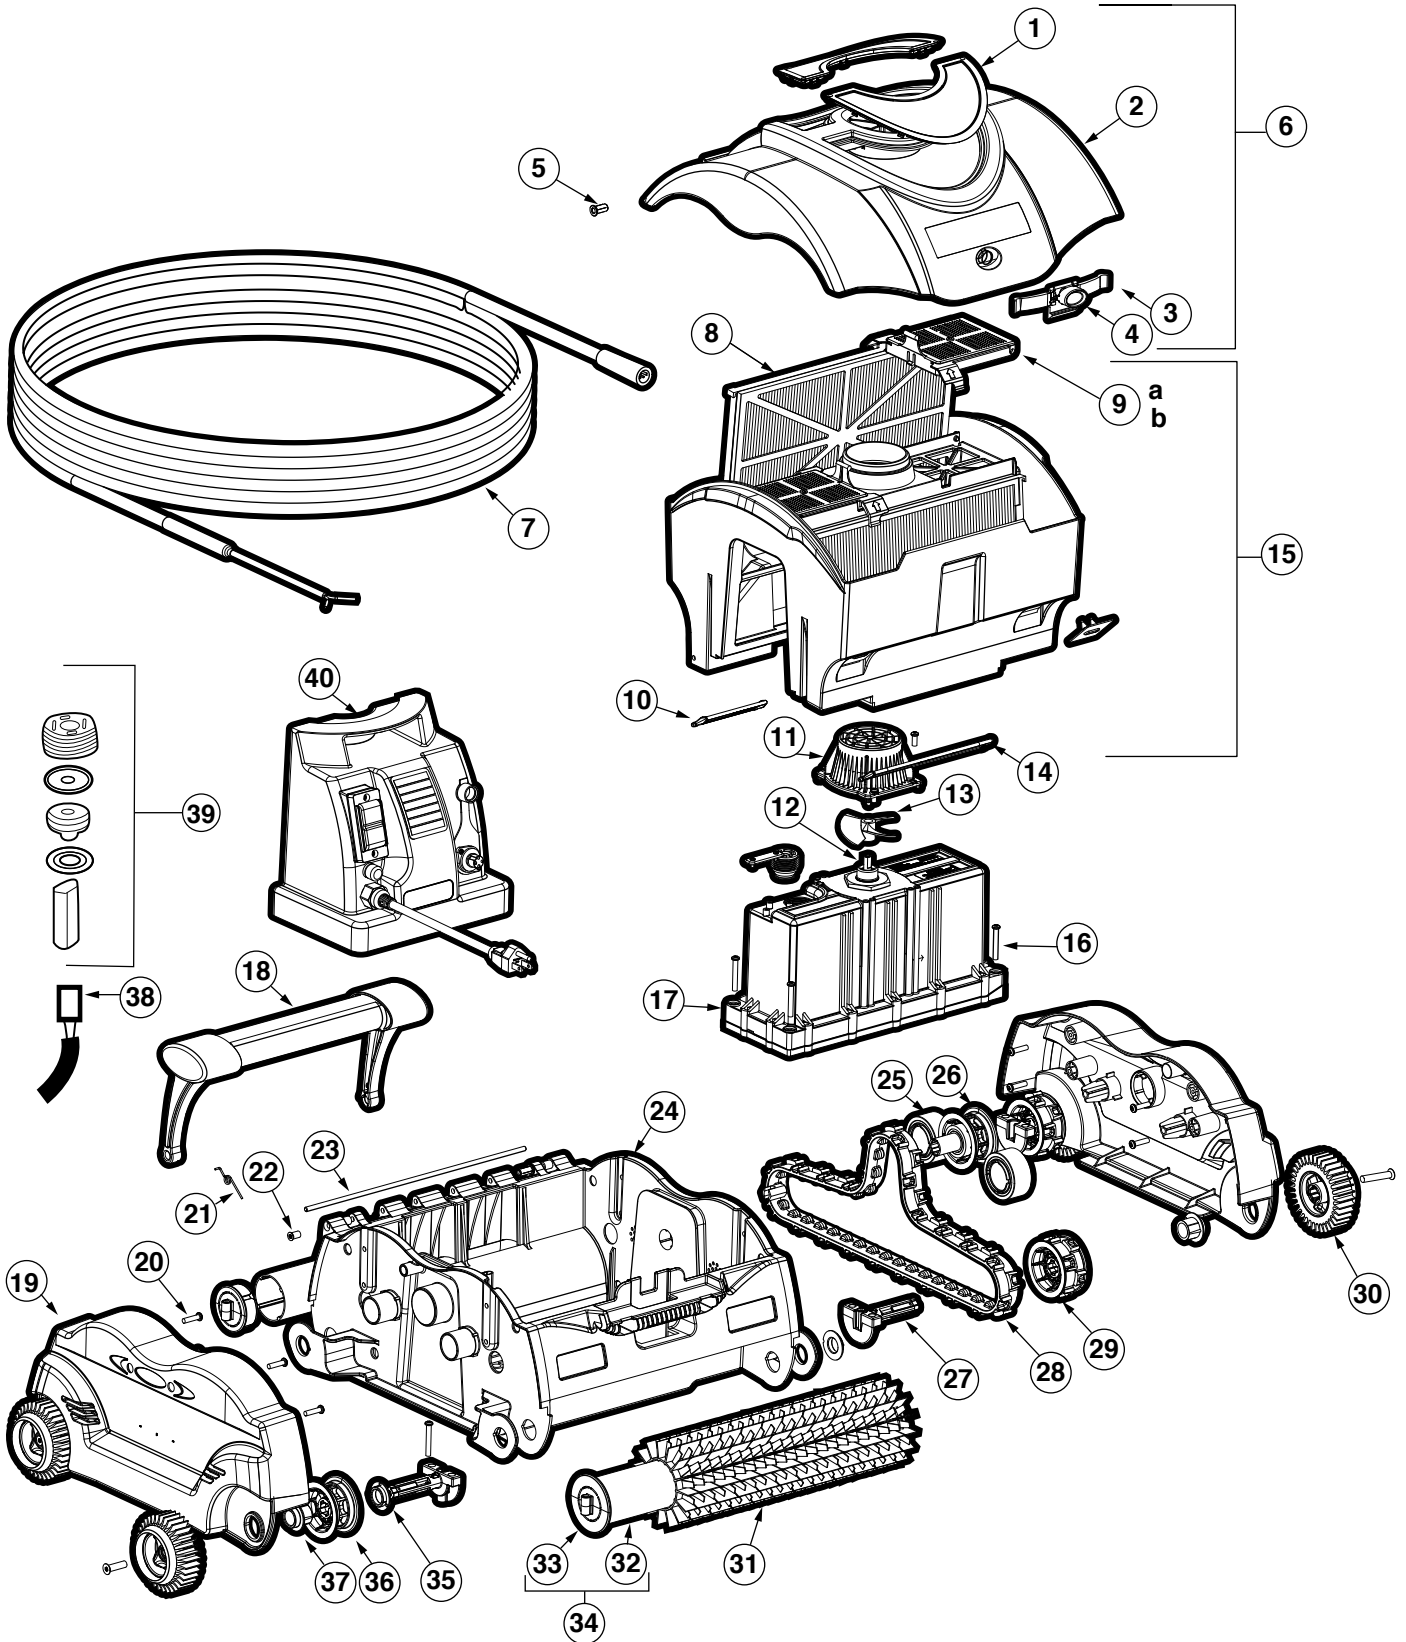

Parts Diagram

Cleaners

Parts Listing

Ref. No.	Part No.	Description	Ctn. Qty.
1	RCX97421	Window, Dome Clear SV	1
2	RCX97419-237	Dome, SV Gray	1
3	RCX341149	Spring, Flat SV/EV	5
4	RCX97433	Button SV	1
5	RCX97423	Bushing, Dome, SV	5
6	RCX97418-237	Dome Assembly, SV Gray (Includes 1,2,3,4,5)	1
7	RCX97413	Cord, Assembly 50' SV/EV	1
8	RCX70101PAK2	Filter Cartridges (Set of 2)	5
9a	RCX97417	Door, Filter	1
9b	RCX97417SPAK2	Door, Filter Element (Set of 2)	1
—	RCX70103PAK2	Spring Cleanup Filters (Set of 2)	5
10	RCX97405	Flap, Drain Small SV	1
11	RCX97455	Tube Vent	10
12	RCX40117	Drive Pin Assembly	50
13	RCX11000	Impeller	10
14	RCX97407	Flap, Drain Large SV	1
15	RCX97414	Filter Bucket Assembly SV/EV (Includes 9, 10,11)	1
16	RCX97461	Screw M5X35MM PT (Set of 5)	10
17	RCX97400	Motor Assembly SV/EV	1
18	RCX97425-234	Handle Assembly SV, Blue	1
19	RCX97403-236	Panel, Side SV, Black	1
20	RCX12011	Screw M5X20 Pan TORX HD T-20	10
21	RCX97427	Spring, Handle	25
22	RCX97459	Screw M7X10MM Flat TORX (Set of 5)	5
23	RCX97429	Shaft, Hinge S.S. SV/EV	10
24	RCX341142-236	Base SV, Black	1
25	RCX26000PAK2	Pulley Bearing Kit (Set of 2)	5
26	RCX97502GR	Drive Bearing Assembly	5
27	RCX97507PAK2	Roller Wheel Shaft SV (Set of 2)	5
28	RCX97501GR	Drive Track, Soft Tread	5
29	RCX97509PAK2	Drive Wheel Kit	5
30	RCX97508GR	Wheel Rim with Tire SV	5
31	RCX26008	Roller Brush	5
32	RCX97520ABK	Tube Wheel, Black, SharkVac	1
33	RCX97441	Roller End SV	10
34	RCX97410	Tube Wheel Assembly SV	5
35	RCX97435PAK2	Roller Shaft Bushing Kit (Set of 2)	5
36	RCX97505GR	Wheel-Drive Belt, SV	5
37	RCX97506PAK2	Roller Bushing Kit (Set of 2)	5
38	RCX59006	Connector Socket Molex	50
39	RCX59004KIT	Motor Cord Seal Kit	5
40	RCX97453	Power Supply SV	1
—	RCX31013A	Power Supply Circuit Breaker 3A	50
—	RCX31012	Power Supply Switch 16A	50
—	RCX31012A	Power Supply Switch Membrane Cover	50
—	RCX31018	Power Supply Output Connector	50